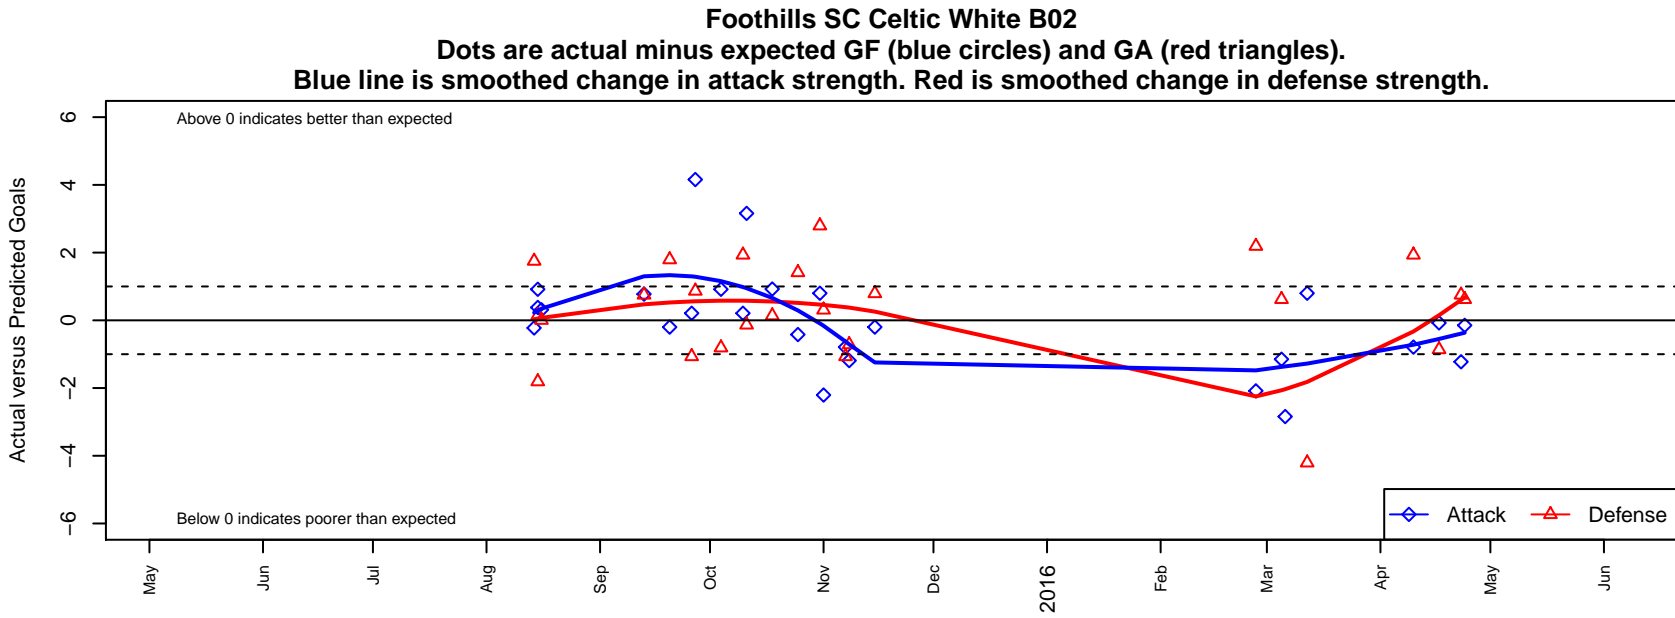

**attack and defense variance (black dot)
relative to other teams
and top 10 in region**

**attack and defense rating
relative to others at age
and all opponents in last 13 months**

Foothills SC Celtic White B02

Foothills SC
Portland, OR
B02 total strength=418
attack=0.35 defense=0.21
fall league = PTT B02 Div 2 White
spr league = Spr OYS B02 Div 2 White

alt names used:
FSC Celtic 02B
FSC Celtic 02B
FSC Celtic 02B
FSC Celtic 02B

Venues played:
2015 Mt Hood Challenge U13
2015 PTT B02 Division 2 White
2015 OYS Founders Cup B02
2015 Spr OYS B02 Division 2 White